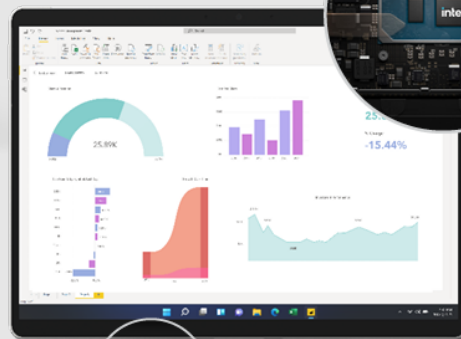

Microsoft Surface Slim Pen 2 — recharges and stores securely in Microsoft Surface Pro Signature Keyboard